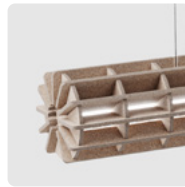

PRODUCT OVERVIEW

- Made from recycled plastic bottles
- Sturdy material that is soft to the touch
- Delivered preassembled
- Easy to recycle
- Available in 28 colours and 4 sizes: 600 / 900 / 1200 / 1500 mm

Material	PET Felt
Size	681 x 212 x 212 mm 986 x 212 x 212 mm 1290 x 212 x 212 mm 1590 x 212 x 212 mm
Cable length	3000 mm
Weight	1,8 / 2,3 / 2,9 / 3,7 kg
Reaction to fire classification	B-s1, d0
LED tube	LED-TL for 220 - 240V
Voltage	220-240V
Power	8W / 12W / 12,5W / 18,2W
Light output	1050 / 1575 / 2100 / 2200Lm
Colour temperature	4000K

RADIAL ROUND PET FELT PENDANT LAMP

Radial offers a universal lighting solution for commercial interiors. The design of the Radial lamp was inspired by 3D puzzles. All elements are cut from PET Felt panels and assembled into the unique shape of this lamp. The Radial lamps come with a LED tube. The lamp is available in 28 colours and 4 sizes: 600, 900, 1200, and 1500 mm, just like the Radial PET Felt Pendant Lamp.

PET FELT

PET Felt is a sustainable and durable material made from recycled plastic bottles. Thanks to its open-cellular structure, PET Felt demonstrates great acoustic properties. PET Felt panels are soft to touch, impact-resistant and easy to process.

COLOURS

Slight colour deviations can occur since the PET Felt is made from recycled fibers.

DOWNLOADS

3D files, care & maintenance recommendations and installation guides are available at refelt.com

AVAILABLE IN 28 COLOUR BLENDS

Sand