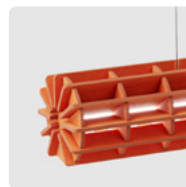

PRODUCT OVERVIEW

- Made from recycled plastic bottles
- Sturdy material that is soft to the touch
- Delivered preassembled
- Easy to recycle
- Available in 28 colours and 4 sizes: 600 / 900 / 1200 / 1500 mm

Material	PET Felt
Size	681 x 212 x 212 mm 986 x 212 x 212 mm 1290 x 212 x 212 mm 1590 x 212 x 212 mm
Cable length	3000 mm
Weight	1,8 / 2,3 / 2,9 / 3,7 kg
Reaction to fire classification	B-s1, d0
LED tube	LED-TL for 220 - 240V
Voltage	220-240V
Power	8W / 12W / 12,5W / 18,2W
Light output	1050 / 1575 / 2100 / 2200Lm
Colour temperature	4000K

RADIAL ROUND PET FELT PENDANT LAMP

Radial offers a universal lighting solution for commercial interiors. The design of the Radial lamp was inspired by 3D puzzles. All elements are cut from PET Felt panels and assembled into the unique shape of this lamp. The Radial lamps come with a LED tube. The lamp is available in 28 colours and 4 sizes: 600, 900, 1200, and 1500 mm, just like the Radial PET Felt Pendant Lamp.

PET FELT

PET Felt is a sustainable and durable material made from recycled plastic bottles. Thanks to its open-cellular structure, PET Felt demonstrates great acoustic properties. PET Felt panels are soft to touch, impact-resistant and easy to process.

COLOURS

Slight colour deviations can occur since the PET Felt is made from recycled fibers.

DOWNLOADS

3D files, care & maintenance recommendations and installation guides are available at refelt.com

AVAILABLE IN 28 COLOUR BLENDS

Orange