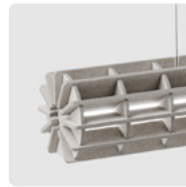

PRODUCT OVERVIEW

- Made from recycled plastic bottles
- Sturdy material that is soft to the touch
- Delivered preassembled
- Easy to recycle
- Available in 28 colours and 4 sizes: 600 / 900 / 1200 / 1500 mm

Material	PET Felt
Size	681 x 212 x 212 mm 986 x 212 x 212 mm 1290 x 212 x 212 mm 1590 x 212 x 212 mm
Cable length	3000 mm
Weight	1,8 / 2,3 / 2,9 / 3,7 kg
Reaction to fire classification	B-s1, d0
LED tube	LED-TL for 220 - 240V
Voltage	220-240V
Power	8W / 12W / 12,5W / 18,2W
Light output	1050 / 1575 / 2100 / 2200Lm
Colour temperature	4000K

RADIAL ROUND PET FELT PENDANT LAMP

Radial offers a universal lighting solution for commercial interiors. The design of the Radial lamp was inspired by 3D puzzles. All elements are cut from PET Felt panels and assembled into the unique shape of this lamp. The Radial lamps come with a LED tube. The lamp is available in 28 colours and 4 sizes: 600, 900, 1200, and 1500 mm, just like the Radial PET Felt Pendant Lamp.

PET FELT

PET Felt is a sustainable and durable material made from recycled plastic bottles. Thanks to its open-cellular structure, PET Felt demonstrates great acoustic properties. PET Felt panels are soft to touch, impact-resistant and easy to process.

COLOURS

Slight colour deviations can occur since the PET Felt is made from recycled fibers.

DOWNLOADS

3D files, care & maintenance recommendations and installation guides are available at refelt.com

AVAILABLE IN 28 COLOUR BLENDS

Beige