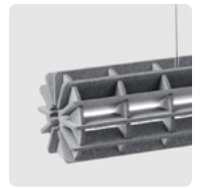

PRODUCT OVERVIEW

- Made from recycled plastic bottles
- Sturdy material that is soft to the touch
- Delivered preassembled
- Easy to recycle
- Available in 28 colours and 4 sizes: 600 / 900 / 1200 / 1500 mm

Material	PET Felt
Size	681 x 212 x 212 mm 986 x 212 x 212 mm 1290 x 212 x 212 mm 1590 x 212 x 212 mm
Cable length	3000 mm
Weight	1,8 / 2,3 / 2,9 / 3,7 kg
Reaction to fire classification	B-s1, d0
LED tube	LED-TL for 220 - 240V
Voltage	220-240V
Power	8W / 12W / 12,5W / 18,2W
Light output	1050 / 1575 / 2100 / 2200Lm
Colour temperature	4000K

RADIAL ROUND PET FELT PENDANT LAMP

Radial offers a universal lighting solution for commercial interiors. The design of the Radial lamp was inspired by 3D puzzles. All elements are cut from PET Felt panels and assembled into the unique shape of this lamp. The Radial lamps come with a LED tube. The lamp is available in 28 colours and 4 sizes: 600, 900, 1200, and 1500 mm, just like the Radial PET Felt Pendant Lamp.

PET FELT

PET Felt is a sustainable and durable material made from recycled plastic bottles. Thanks to its open-cellular structure, PET Felt demonstrates great acoustic properties. PET Felt panels are soft to touch, impact-resistant and easy to process.

COLOURS

Slight colour deviations can occur since the PET Felt is made from recycled fibers.

DOWNLOADS

3D files, care & maintenance recommendations and installation guides are available at refelt.com

AVAILABLE IN 28 COLOUR BLENDS

Light Grey