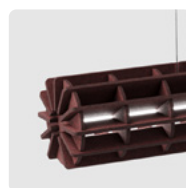

PRODUCT OVERVIEW

- Made from recycled plastic bottles
- Sturdy material that is soft to the touch
- Delivered preassembled
- Easy to recycle
- Available in 28 colours and 4 sizes: 600 / 900 / 1200 / 1500 mm

Material	PET Felt
Size	681 x 212 x 212 mm 986 x 212 x 212 mm 1290 x 212 x 212 mm 1590 x 212 x 212 mm
Cable length	3000 mm
Weight	1,8 / 2,3 / 2,9 / 3,7 kg
Reaction to fire classification	B-s1, d0
LED tube	LED-TL for 220 - 240V
Voltage	220-240V
Power	8W / 12W / 12,5W / 18,2W
Light output	1050 / 1575 / 2100 / 2200Lm
Colour temperature	4000K

RADIAL ROUND PET FELT PENDANT LAMP

Radial offers a universal lighting solution for commercial interiors. The design of the Radial lamp was inspired by 3D puzzles. All elements are cut from PET Felt panels and assembled into the unique shape of this lamp. The Radial lamps come with a LED tube. The lamp is available in 28 colours and 4 sizes: 600, 900, 1200, and 1500 mm, just like the Radial PET Felt Pendant Lamp.

PET FELT

PET Felt is a sustainable and durable material made from recycled plastic bottles. Thanks to its open-cellular structure, PET Felt demonstrates great acoustic properties. PET Felt panels are soft to touch, impact-resistant and easy to process.

COLOURS

Slight colour deviations can occur since the PET Felt is made from recycled fibers.

DOWNLOADS

3D files, care & maintenance recommendations and installation guides are available at refelt.com

AVAILABLE IN 28 COLOUR BLENDS

Wine