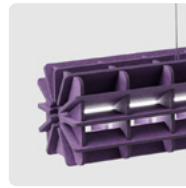

PRODUCT OVERVIEW

- Made from recycled plastic bottles
- Sturdy material that is soft to the touch
- Delivered preassembled
- Easy to recycle
- Available in 28 colours and 4 sizes: 600 / 900 / 1200 / 1500 mm

Material	PET Felt
Size	681 x 212 x 212 mm 986 x 212 x 212 mm 1290 x 212 x 212 mm 1590 x 212 x 212 mm
Cable length	3000 mm
Weight	1,9 / 2,5 / 3,2 / 4,1 kg
Reaction to fire classification	B-s1, d0
LED tube	LED-TL for 220 - 240V
Voltage	220-240V
Power	8W / 12W / 12,5W / 18,2W
Light output	1050 / 1575 / 2100 / 2200Lm
Colour temperature	4000K

RADIAL PET FELT PENDANT LAMP

Radial offers a universal lighting solution for commercial interiors. The design of the Radial lamp was inspired by 3D puzzles. All elements are cut from PET Felt panels and assembled into the unique shape of this lamp. The Radial lamps come with a LED tube and is available in 28 colours and 4 sizes: 600, 900, 1200, and 1500 mm. Additionally, ReFelt offers a round variant of the lamp.

PET FELT

PET Felt is a sustainable and durable material made from recycled plastic bottles. Thanks to its open-cellular structure, PET Felt demonstrates great acoustic properties. PET Felt panels are soft to touch, impact-resistant and easy to process.

COLOURS

Slight colour deviations can occur since the PET Felt is made from recycled fibers.

DOWNLOADS

3D files, care & maintenance recommendations and installation guides are available at refelt.com

AVAILABLE IN 28 COLOUR BLENDS

Violet