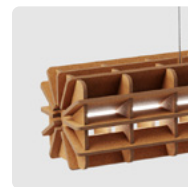

PRODUCT OVERVIEW

- Made from recycled plastic bottles
- Sturdy material that is soft to the touch
- Delivered preassembled
- Easy to recycle
- Available in 28 colours and 4 sizes: 600 / 900 / 1200 / 1500 mm

Material	PET Felt
Size	681 x 212 x 212 mm 986 x 212 x 212 mm 1290 x 212 x 212 mm 1590 x 212 x 212 mm
Cable length	3000 mm
Weight	1,9 / 2,5 / 3,2 / 4,1 kg
Reaction to fire classification	B-s1, d0
LED tube	LED-TL for 220 - 240V
Voltage	220-240V
Power	8W / 12W / 12,5W / 18,2W
Light output	1050 / 1575 / 2100 / 2200Lm
Colour temperature	4000K

RADIAL PET FELT PENDANT LAMP

Radial offers a universal lighting solution for commercial interiors. The design of the Radial lamp was inspired by 3D puzzles. All elements are cut from PET Felt panels and assembled into the unique shape of this lamp. The Radial lamps come with a LED tube and is available in 28 colours and 4 sizes: 600, 900, 1200, and 1500 mm. Additionally, ReFelt offers a round variant of the lamp.

PET FELT

PET Felt is a sustainable and durable material made from recycled plastic bottles. Thanks to its open-cellular structure, PET Felt demonstrates great acoustic properties. PET Felt panels are soft to touch, impact-resistant and easy to process.

COLOURS

Slight colour deviations can occur since the PET Felt is made from recycled fibers.

DOWNLOADS

3D files, care & maintenance recommendations and installation guides are available at refelt.com

AVAILABLE IN 28 COLOUR BLENDS

Honey