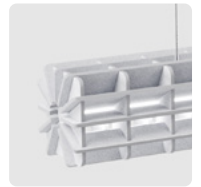

PRODUCT OVERVIEW

- Made from recycled plastic bottles
- Sturdy material that is soft to the touch
- Delivered preassembled
- Easy to recycle
- Available in 28 colours and 4 sizes: 600 / 900 / 1200 / 1500 mm

Material	PET Felt
Size	681 x 212 x 212 mm 986 x 212 x 212 mm 1290 x 212 x 212 mm 1590 x 212 x 212 mm
Cable length	3000 mm
Weight	1,9 / 2,5 / 3,2 / 4,1 kg
Reaction to fire classification	B-s1, d0
LED tube	LED-TL for 220 - 240V
Voltage	220-240V
Power	8W / 12W / 12,5W / 18,2W
Light output	1050 / 1575 / 2100 / 2200Lm
Colour temperature	4000K

RADIAL PET FELT PENDANT LAMP

Radial offers a universal lighting solution for commercial interiors. The design of the Radial lamp was inspired by 3D puzzles. All elements are cut from PET Felt panels and assembled into the unique shape of this lamp. The Radial lamps come with a LED tube and is available in 28 colours and 4 sizes: 600, 900, 1200, and 1500 mm. Additionally, ReFelt offers a round variant of the lamp.

PET FELT

PET Felt is a sustainable and durable material made from recycled plastic bottles. Thanks to its open-cellular structure, PET Felt demonstrates great acoustic properties. PET Felt panels are soft to touch, impact-resistant and easy to process.

COLOURS

Slight colour deviations can occur since the PET Felt is made from recycled fibers.

DOWNLOADS

3D files, care & maintenance recommendations and installation guides are available at refelt.com

AVAILABLE IN 28 COLOUR BLENDS

White