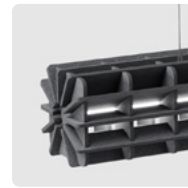

PRODUCT OVERVIEW

- Made from recycled plastic bottles
- Sturdy material that is soft to the touch
- Delivered preassembled
- Easy to recycle
- Available in 28 colours and 4 sizes: 600 / 900 / 1200 / 1500 mm

Material	PET Felt
Size	681 x 212 x 212 mm 986 x 212 x 212 mm 1290 x 212 x 212 mm 1590 x 212 x 212 mm
Cable length	3000 mm
Weight	1,9 / 2,5 / 3,2 / 4,1 kg
Reaction to fire classification	B-s1, d0
LED tube	LED-TL for 220 - 240V
Voltage	220-240V
Power	8W / 12W / 12,5W / 18,2W
Light output	1050 / 1575 / 2100 / 2200Lm
Colour temperature	4000K

RADIAL PET FELT PENDANT LAMP

Radial offers a universal lighting solution for commercial interiors. The design of the Radial lamp was inspired by 3D puzzles. All elements are cut from PET Felt panels and assembled into the unique shape of this lamp. The Radial lamps come with a LED tube and is available in 28 colours and 4 sizes: 600, 900, 1200, and 1500 mm. Additionally, ReFelt offers a round variant of the lamp.

PET FELT

PET Felt is a sustainable and durable material made from recycled plastic bottles. Thanks to its open-cellular structure, PET Felt demonstrates great acoustic properties. PET Felt panels are soft to touch, impact-resistant and easy to process.

COLOURS

Slight colour deviations can occur since the PET Felt is made from recycled fibers.

DOWNLOADS

3D files, care & maintenance recommendations and installation guides are available at refelt.com

AVAILABLE IN 28 COLOUR BLENDS

Grey