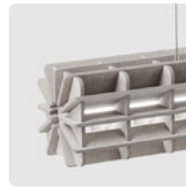

PRODUCT OVERVIEW

- Made from recycled plastic bottles
- Sturdy material that is soft to the touch
- Delivered preassembled
- Easy to recycle
- Available in 28 colours and 4 sizes: 600 / 900 / 1200 / 1500 mm

Material	PET Felt
Size	681 x 212 x 212 mm 986 x 212 x 212 mm 1290 x 212 x 212 mm 1590 x 212 x 212 mm
Cable length	3000 mm
Weight	1,9 / 2,5 / 3,2 / 4,1 kg
Reaction to fire classification	B-s1, d0
LED tube	LED-TL for 220 - 240V
Voltage	220-240V
Power	8W / 12W / 12,5W / 18,2W
Light output	1050 / 1575 / 2100 / 2200Lm
Colour temperature	4000K

RADIAL PET FELT PENDANT LAMP

Radial offers a universal lighting solution for commercial interiors. The design of the Radial lamp was inspired by 3D puzzles. All elements are cut from PET Felt panels and assembled into the unique shape of this lamp. The Radial lamps come with a LED tube and is available in 28 colours and 4 sizes: 600, 900, 1200, and 1500 mm. Additionally, ReFelt offers a round variant of the lamp.

PET FELT

PET Felt is a sustainable and durable material made from recycled plastic bottles. Thanks to its open-cellular structure, PET Felt demonstrates great acoustic properties. PET Felt panels are soft to touch, impact-resistant and easy to process.

COLOURS

Slight colour deviations can occur since the PET Felt is made from recycled fibers.

DOWNLOADS

3D files, care & maintenance recommendations and installation guides are available at refelt.com

AVAILABLE IN 28 COLOUR BLENDS

Beige