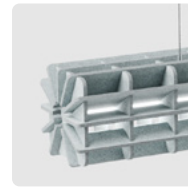

PRODUCT OVERVIEW

- Made from recycled plastic bottles
- Sturdy material that is soft to the touch
- Delivered preassembled
- Easy to recycle
- Available in 28 colours and 4 sizes: 600 / 900 / 1200 / 1500 mm

Material	PET Felt
Size	681 x 212 x 212 mm 986 x 212 x 212 mm 1290 x 212 x 212 mm 1590 x 212 x 212 mm
Cable length	3000 mm
Weight	1,9 / 2,5 / 3,2 / 4,1 kg
Reaction to fire classification	B-s1, d0
LED tube	LED-TL for 220 - 240V
Voltage	220-240V
Power	8W / 12W / 12,5W / 18,2W
Light output	1050 / 1575 / 2100 / 2200Lm
Colour temperature	4000K

RADIAL PET FELT PENDANT LAMP

Radial offers a universal lighting solution for commercial interiors. The design of the Radial lamp was inspired by 3D puzzles. All elements are cut from PET Felt panels and assembled into the unique shape of this lamp. The Radial lamps come with a LED tube and is available in 28 colours and 4 sizes: 600, 900, 1200, and 1500 mm. Additionally, ReFelt offers a round variant of the lamp.

PET FELT

PET Felt is a sustainable and durable material made from recycled plastic bottles. Thanks to its open-cellular structure, PET Felt demonstrates great acoustic properties. PET Felt panels are soft to touch, impact-resistant and easy to process.

COLOURS

Slight colour deviations can occur since the PET Felt is made from recycled fibers.

DOWNLOADS

3D files, care & maintenance recommendations and installation guides are available at refelt.com

AVAILABLE IN 28 COLOUR BLENDS

Marble