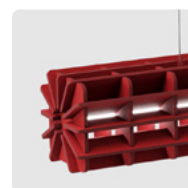

PRODUCT OVERVIEW

- Made from recycled plastic bottles
- Sturdy material that is soft to the touch
- Delivered preassembled
- Easy to recycle
- Available in 28 colours and 4 sizes: 600 / 900 / 1200 / 1500 mm

Material	PET Felt
Size	681 x 212 x 212 mm 986 x 212 x 212 mm 1290 x 212 x 212 mm 1590 x 212 x 212 mm
Cable length	3000 mm
Weight	1,9 / 2,5 / 3,2 / 4,1 kg
Reaction to fire classification	B-s1, d0
LED tube	LED-TL for 220 - 240V
Voltage	220-240V
Power	8W / 12W / 12,5W / 18,2W
Light output	1050 / 1575 / 2100 / 2200Lm
Colour temperature	4000K

RADIAL PET FELT PENDANT LAMP

Radial offers a universal lighting solution for commercial interiors. The design of the Radial lamp was inspired by 3D puzzles. All elements are cut from PET Felt panels and assembled into the unique shape of this lamp. The Radial lamps come with a LED tube and is available in 28 colours and 4 sizes: 600, 900, 1200, and 1500 mm. Additionally, ReFelt offers a round variant of the lamp.

PET FELT

PET Felt is a sustainable and durable material made from recycled plastic bottles. Thanks to its open-cellular structure, PET Felt demonstrates great acoustic properties. PET Felt panels are soft to touch, impact-resistant and easy to process.

COLOURS

Slight colour deviations can occur since the PET Felt is made from recycled fibers.

DOWNLOADS

3D files, care & maintenance recommendations and installation guides are available at refelt.com

AVAILABLE IN 28 COLOUR BLENDS

Red