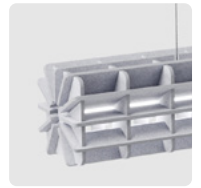

PRODUCT OVERVIEW

- Made from recycled plastic bottles
- Sturdy material that is soft to the touch
- Delivered preassembled
- Easy to recycle
- Available in 28 colours and 4 sizes: 600 / 900 / 1200 / 1500 mm

Material	PET Felt
Size	681 x 212 x 212 mm 986 x 212 x 212 mm 1290 x 212 x 212 mm 1590 x 212 x 212 mm
Cable length	3000 mm
Weight	1,9 / 2,5 / 3,2 / 4,1 kg
Reaction to fire classification	B-s1, d0
LED tube	LED-TL for 220 - 240V
Voltage	220-240V
Power	8W / 12W / 12,5W / 18,2W
Light output	1050 / 1575 / 2100 / 2200Lm
Colour temperature	4000K

RADIAL PET FELT PENDANT LAMP

Radial offers a universal lighting solution for commercial interiors. The design of the Radial lamp was inspired by 3D puzzles. All elements are cut from PET Felt panels and assembled into the unique shape of this lamp. The Radial lamps come with a LED tube and is available in 28 colours and 4 sizes: 600, 900, 1200, and 1500 mm. Additionally, ReFelt offers a round variant of the lamp.

PET FELT

PET Felt is a sustainable and durable material made from recycled plastic bottles. Thanks to its open-cellular structure, PET Felt demonstrates great acoustic properties. PET Felt panels are soft to touch, impact-resistant and easy to process.

COLOURS

Slight colour deviations can occur since the PET Felt is made from recycled fibers.

DOWNLOADS

3D files, care & maintenance recommendations and installation guides are available at refelt.com

AVAILABLE IN 28 COLOUR BLENDS

Smoke