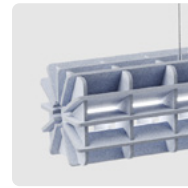

PRODUCT OVERVIEW

- Made from recycled plastic bottles
- Sturdy material that is soft to the touch
- Delivered preassembled
- Easy to recycle
- Available in 28 colours and 4 sizes: 600 / 900 / 1200 / 1500 mm

Material	PET Felt
Size	681 x 212 x 212 mm 986 x 212 x 212 mm 1290 x 212 x 212 mm 1590 x 212 x 212 mm
Cable length	3000 mm
Weight	1,9 / 2,5 / 3,2 / 4,1 kg
Reaction to fire classification	B-s1, d0
LED tube	LED-TL for 220 - 240V
Voltage	220-240V
Power	8W / 12W / 12,5W / 18,2W
Light output	1050 / 1575 / 2100 / 2200Lm
Colour temperature	4000K

RADIAL PET FELT PENDANT LAMP

Radial offers a universal lighting solution for commercial interiors. The design of the Radial lamp was inspired by 3D puzzles. All elements are cut from PET Felt panels and assembled into the unique shape of this lamp. The Radial lamps come with a LED tube and is available in 28 colours and 4 sizes: 600, 900, 1200, and 1500 mm. Additionally, ReFelt offers a round variant of the lamp.

PET FELT

PET Felt is a sustainable and durable material made from recycled plastic bottles. Thanks to its open-cellular structure, PET Felt demonstrates great acoustic properties. PET Felt panels are soft to touch, impact-resistant and easy to process.

COLOURS

Slight colour deviations can occur since the PET Felt is made from recycled fibers.

DOWNLOADS

3D files, care & maintenance recommendations and installation guides are available at refelt.com

AVAILABLE IN 28 COLOUR BLENDS

Frost