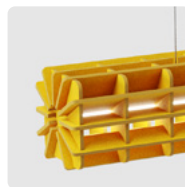

PRODUCT OVERVIEW

- Made from recycled plastic bottles
- Sturdy material that is soft to the touch
- Delivered preassembled
- Easy to recycle
- Available in 28 colours and 4 sizes: 600 / 900 / 1200 / 1500 mm

Material	PET Felt
Size	681 x 212 x 212 mm 986 x 212 x 212 mm 1290 x 212 x 212 mm 1590 x 212 x 212 mm
Cable length	3000 mm
Weight	1,9 / 2,5 / 3,2 / 4,1 kg
Reaction to fire classification	B-s1, d0
LED tube	LED-TL for 220 - 240V
Voltage	220-240V
Power	8W / 12W / 12,5W / 18,2W
Light output	1050 / 1575 / 2100 / 2200Lm
Colour temperature	4000K

RADIAL PET FELT PENDANT LAMP

Radial offers a universal lighting solution for commercial interiors. The design of the Radial lamp was inspired by 3D puzzles. All elements are cut from PET Felt panels and assembled into the unique shape of this lamp. The Radial lamps come with a LED tube and is available in 28 colours and 4 sizes: 600, 900, 1200, and 1500 mm. Additionally, ReFelt offers a round variant of the lamp.

PET FELT

PET Felt is a sustainable and durable material made from recycled plastic bottles. Thanks to its open-cellular structure, PET Felt demonstrates great acoustic properties. PET Felt panels are soft to touch, impact-resistant and easy to process.

COLOURS

Slight colour deviations can occur since the PET Felt is made from recycled fibers.

DOWNLOADS

3D files, care & maintenance recommendations and installation guides are available at refelt.com

AVAILABLE IN 28 COLOUR BLENDS

Yellow