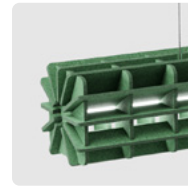

PRODUCT OVERVIEW

- Made from recycled plastic bottles
- Sturdy material that is soft to the touch
- Delivered preassembled
- Easy to recycle
- Available in 28 colours and 4 sizes: 600 / 900 / 1200 / 1500 mm

Material	PET Felt
Size	681 x 212 x 212 mm 986 x 212 x 212 mm 1290 x 212 x 212 mm 1590 x 212 x 212 mm
Cable length	3000 mm
Weight	1,9 / 2,5 / 3,2 / 4,1 kg
Reaction to fire classification	B-s1, d0
LED tube	LED-TL for 220 - 240V
Voltage	220-240V
Power	8W / 12W / 12,5W / 18,2W
Light output	1050 / 1575 / 2100 / 2200Lm
Colour temperature	4000K

RADIAL PET FELT PENDANT LAMP

Radial offers a universal lighting solution for commercial interiors. The design of the Radial lamp was inspired by 3D puzzles. All elements are cut from PET Felt panels and assembled into the unique shape of this lamp. The Radial lamps come with a LED tube and is available in 28 colours and 4 sizes: 600, 900, 1200, and 1500 mm. Additionally, ReFelt offers a round variant of the lamp.

PET FELT

PET Felt is a sustainable and durable material made from recycled plastic bottles. Thanks to its open-cellular structure, PET Felt demonstrates great acoustic properties. PET Felt panels are soft to touch, impact-resistant and easy to process.

COLOURS

Slight colour deviations can occur since the PET Felt is made from recycled fibers.

DOWNLOADS

3D files, care & maintenance recommendations and installation guides are available at refelt.com

AVAILABLE IN 28 COLOUR BLENDS

Green