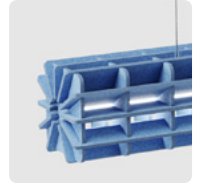

PRODUCT OVERVIEW

- Made from recycled plastic bottles
- Sturdy material that is soft to the touch
- Delivered preassembled
- Easy to recycle
- Available in 28 colours and 4 sizes: 600 / 900 / 1200 / 1500 mm

Material	PET Felt
Size	681 x 212 x 212 mm 986 x 212 x 212 mm 1290 x 212 x 212 mm 1590 x 212 x 212 mm
Cable length	3000 mm
Weight	1,9 / 2,5 / 3,2 / 4,1 kg
Reaction to fire classification	B-s1, d0
LED tube	LED-TL for 220 - 240V
Voltage	220-240V
Power	8W / 12W / 12,5W / 18,2W
Light output	1050 / 1575 / 2100 / 2200Lm
Colour temperature	4000K

RADIAL PET FELT PENDANT LAMP

Radial offers a universal lighting solution for commercial interiors. The design of the Radial lamp was inspired by 3D puzzles. All elements are cut from PET Felt panels and assembled into the unique shape of this lamp. The Radial lamps come with a LED tube and is available in 28 colours and 4 sizes: 600, 900, 1200, and 1500 mm. Additionally, ReFelt offers a round variant of the lamp.

PET FELT

PET Felt is a sustainable and durable material made from recycled plastic bottles. Thanks to its open-cellular structure, PET Felt demonstrates great acoustic properties. PET Felt panels are soft to touch, impact-resistant and easy to process.

COLOURS

Slight colour deviations can occur since the PET Felt is made from recycled fibers.

DOWNLOADS

3D files, care & maintenance recommendations and installation guides are available at refelt.com

AVAILABLE IN 28 COLOUR BLENDS

Sky