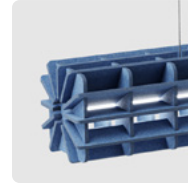

PRODUCT OVERVIEW

- Made from recycled plastic bottles
- Sturdy material that is soft to the touch
- Delivered preassembled
- Easy to recycle
- Available in 28 colours and 4 sizes: 600 / 900 / 1200 / 1500 mm

Material	PET Felt
Size	681 x 212 x 212 mm 986 x 212 x 212 mm 1290 x 212 x 212 mm 1590 x 212 x 212 mm
Cable length	3000 mm
Weight	1,9 / 2,5 / 3,2 / 4,1 kg
Reaction to fire classification	B-s1, d0
LED tube	LED-TL for 220 - 240V
Voltage	220-240V
Power	8W / 12W / 12,5W / 18,2W
Light output	1050 / 1575 / 2100 / 2200Lm
Colour temperature	4000K

RADIAL PET FELT PENDANT LAMP

Radial offers a universal lighting solution for commercial interiors. The design of the Radial lamp was inspired by 3D puzzles. All elements are cut from PET Felt panels and assembled into the unique shape of this lamp. The Radial lamps come with a LED tube and is available in 28 colours and 4 sizes: 600, 900, 1200, and 1500 mm. Additionally, ReFelt offers a round variant of the lamp.

PET FELT

PET Felt is a sustainable and durable material made from recycled plastic bottles. Thanks to its open-cellular structure, PET Felt demonstrates great acoustic properties. PET Felt panels are soft to touch, impact-resistant and easy to process.

COLOURS

Slight colour deviations can occur since the PET Felt is made from recycled fibers.

DOWNLOADS

3D files, care & maintenance recommendations and installation guides are available at refelt.com

AVAILABLE IN 28 COLOUR BLENDS

Blue