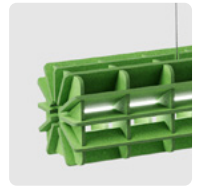

PRODUCT OVERVIEW

- Made from recycled plastic bottles
- Sturdy material that is soft to the touch
- Delivered preassembled
- Easy to recycle
- Available in 28 colours and 4 sizes: 600 / 900 / 1200 / 1500 mm

Material	PET Felt
Size	681 x 212 x 212 mm 986 x 212 x 212 mm 1290 x 212 x 212 mm 1590 x 212 x 212 mm
Cable length	3000 mm
Weight	1,9 / 2,5 / 3,2 / 4,1 kg
Reaction to fire classification	B-s1, d0
LED tube	LED-TL for 220 - 240V
Voltage	220-240V
Power	8W / 12W / 12,5W / 18,2W
Light output	1050 / 1575 / 2100 / 2200Lm
Colour temperature	4000K

RADIAL PET FELT PENDANT LAMP

Radial offers a universal lighting solution for commercial interiors. The design of the Radial lamp was inspired by 3D puzzles. All elements are cut from PET Felt panels and assembled into the unique shape of this lamp. The Radial lamps come with a LED tube and is available in 28 colours and 4 sizes: 600, 900, 1200, and 1500 mm. Additionally, ReFelt offers a round variant of the lamp.

PET FELT

PET Felt is a sustainable and durable material made from recycled plastic bottles. Thanks to its open-cellular structure, PET Felt demonstrates great acoustic properties. PET Felt panels are soft to touch, impact-resistant and easy to process.

COLOURS

Slight colour deviations can occur since the PET Felt is made from recycled fibers.

DOWNLOADS

3D files, care & maintenance recommendations and installation guides are available at refelt.com

AVAILABLE IN 28 COLOUR BLENDS

Lime