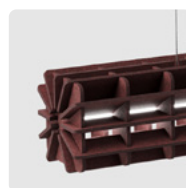

PRODUCT OVERVIEW

- Made from recycled plastic bottles
- Sturdy material that is soft to the touch
- Delivered preassembled
- Easy to recycle
- Available in 28 colours and 4 sizes: 600 / 900 / 1200 / 1500 mm

Material	PET Felt
Size	681 x 212 x 212 mm 986 x 212 x 212 mm 1290 x 212 x 212 mm 1590 x 212 x 212 mm
Cable length	3000 mm
Weight	1,9 / 2,5 / 3,2 / 4,1 kg
Reaction to fire classification	B-s1, d0
LED tube	LED-TL for 220 - 240V
Voltage	220-240V
Power	8W / 12W / 12,5W / 18,2W
Light output	1050 / 1575 / 2100 / 2200Lm
Colour temperature	4000K

RADIAL PET FELT PENDANT LAMP

Radial offers a universal lighting solution for commercial interiors. The design of the Radial lamp was inspired by 3D puzzles. All elements are cut from PET Felt panels and assembled into the unique shape of this lamp. The Radial lamps come with a LED tube and is available in 28 colours and 4 sizes: 600, 900, 1200, and 1500 mm. Additionally, ReFelt offers a round variant of the lamp.

PET FELT

PET Felt is a sustainable and durable material made from recycled plastic bottles. Thanks to its open-cellular structure, PET Felt demonstrates great acoustic properties. PET Felt panels are soft to touch, impact-resistant and easy to process.

COLOURS

Slight colour deviations can occur since the PET Felt is made from recycled fibers.

DOWNLOADS

3D files, care & maintenance recommendations and installation guides are available at refelt.com

AVAILABLE IN 28 COLOUR BLENDS

Wine