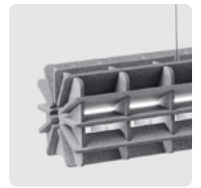

PRODUCT OVERVIEW

- Made from recycled plastic bottles
- Sturdy material that is soft to the touch
- Delivered preassembled
- Easy to recycle
- Available in 28 colours and 4 sizes: 600 / 900 / 1200 / 1500 mm

Material	PET Felt
Size	681 x 212 x 212 mm 986 x 212 x 212 mm 1290 x 212 x 212 mm 1590 x 212 x 212 mm
Cable length	3000 mm
Weight	1,9 / 2,5 / 3,2 / 4,1 kg
Reaction to fire classification	B-s1, d0
LED tube	LED-TL for 220 - 240V
Voltage	220-240V
Power	8W / 12W / 12,5W / 18,2W
Light output	1050 / 1575 / 2100 / 2200Lm
Colour temperature	4000K

RADIAL PET FELT PENDANT LAMP

Radial offers a universal lighting solution for commercial interiors. The design of the Radial lamp was inspired by 3D puzzles. All elements are cut from PET Felt panels and assembled into the unique shape of this lamp. The Radial lamps come with a LED tube and is available in 28 colours and 4 sizes: 600, 900, 1200, and 1500 mm. Additionally, ReFelt offers a round variant of the lamp.

PET FELT

PET Felt is a sustainable and durable material made from recycled plastic bottles. Thanks to its open-cellular structure, PET Felt demonstrates great acoustic properties. PET Felt panels are soft to touch, impact-resistant and easy to process.

COLOURS

Slight colour deviations can occur since the PET Felt is made from recycled fibers.

DOWNLOADS

3D files, care & maintenance recommendations and installation guides are available at refelt.com

AVAILABLE IN 28 COLOUR BLENDS

Light Grey