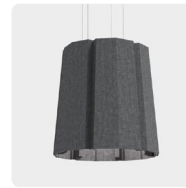

PRODUCT OVERVIEW

- Made from recycled plastic bottles
- Available in three sizes
- Three colour temperature modes
- Sound-dampening effect
- Delivered preassembled

Size	Ø420 x 420mm
Weight	2.4 kg
Cord length	3000 mm
Light source	LED
Colour temperature	3000K/4000K/6500K
Voltage	220-240V
Power	12W
Light output	1100 Lm
Average lifespan	30 000 h

ASTER PET FELT LAMP SMALL

Inspired by the star-shaped Aster flower, Aster Small will light up any space. The lamp is compact, but it still radiates a generous amount of light due to its tapered shape.

PET FELT

The lampshade of Aster Small is made of 100% PET Felt. This material is produced from recycled plastic bottles. It requires minimal maintenance, has a long lifespan, and is easily recyclable.

COLOURS

Slight colour deviations can occur since the PET Felt is made from recycled fibers.

DOWNLOADS

3D files, care & maintenance recommendations and installation guides are available at refelt.com

AVAILABLE IN 28 COLOUR BLENDS

Grey