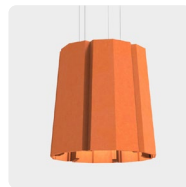

ASTER PET FELT LAMP SMALL

PET Felt brings new life to plastic bottles. It is a versatile, durable material with soft texture and sound-dampening properties. Pleasing to the eyes, ears and environment.

PRODUCT OVERVIEW

The lampshade of Aster Small is made of 100% PET Felt. This material is produced from recycled plastic bottles. It requires minimal maintenance, has a long lifespan, and is easily recyclable.

COLOURS

Slight colour deviations can occur since the PET Felt is made from recycled fibers.

Denim

Blue

Sky

Grape

Violet

Frost

Smoke

Black

Dark Grey

Grey

Light Grey

Sand

Beige

Marble

White

Yellow