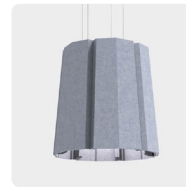

ASTER PET FELT LAMP SMALL

PET Felt brings new life to plastic bottles. It is a versatile, durable material with soft texture and sound-dampening properties. Pleasing to the eyes, ears and environment.

PRODUCT OVERVIEW

ASTER PET FELT LAMP SMALL

Inspired by the star-shaped Aster flower, Aster Small will light up any space. The lamp is compact, but it still radiates a generous amount of light due to its tapered shape.

PET FELT

Denim

Blue

Sky

Grape

Violet

Frost

Smoke

Black