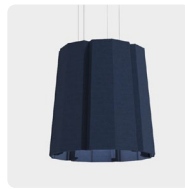

AVAILABLE IN 28 COLOUR BLENDS

Dark Blue