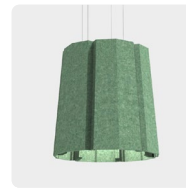

ASTER PET FELT LAMP SMALL

Inspired by the star-shaped Aster flower, Aster Small will light up any space. The lamp is compact, but it still radiates a generous amount of light due to its tapered shape.

PET FELT

The lampshade of Aster Small is made of 100% PET Felt. This material is produced from recycled plastic bottles. It requires minimal maintenance, has a long lifespan, and is easily recyclable.

COLOURS

Slight colour deviations can occur since the PET Felt is made from recycled fibers.

DOWNLOADS

3D files, care & maintenance recommendations and installation guides are available at refelt.com

AVAILABLE IN 28 COLOUR BLENDS

Dark Blue

Dark Green

Green

Lime

Cobalt

Denim

Blue

Sky

Grape

Violet

Frost

Smoke

Black