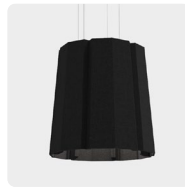

ASTER PET FELT LAMP SMALL

PET Felt brings new life to plastic bottles. It is a versatile, durable material with soft texture and sound-dampening properties. Pleasing to the eyes, ears and environment.

PRODUCT OVERVIEW

ASTER PET FELT LAMP SMALL

Inspired by the star-shaped Aster flower, Aster Small will light up any space. The lamp is compact, but it still radiates a generous amount of light due to its tapered shape.

PET FELT

The lampshade of Aster Small is made of 100% PET Felt. This material is produced from recycled plastic bottles. It requires minimal maintenance, has a long lifespan, and is easily recyclable.

COLOURS

Slight colour deviations can occur since the PET Felt is made from recycled fibers.

Denim

Blue

Sky

Grape

Violet

Frost

Smoke

Black