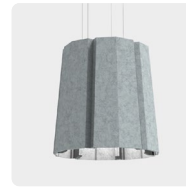

ASTER PET FELT LAMP SMALL

PET Felt brings new life to plastic bottles. It is a versatile, durable material with soft texture and sound-dampening properties. Pleasing to the eyes, ears and environment.

PRODUCT OVERVIEW

ASTER PET FELT LAMP SMALL

Inspired by the star-shaped Aster flower, Aster Small will light up any space. The lamp is compact, but it still radiates a generous amount of light due to its tapered shape.

PET FELT

Dark Grey

Grey

Light Grey

Sand

Beige

Marble

White

Yellow