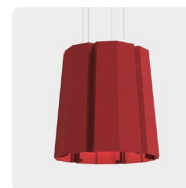

PRODUCT OVERVIEW

- Made from recycled plastic bottles
- Available in three sizes
- Three colour temperature modes
- Sound-dampening effect
- Delivered preassembled

Size	Ø420 x 420mm
Weight	2.4 kg
Cord length	3000 mm
Light source	LED
Colour temperature	3000K/4000K/6500K
Voltage	220-240V
Power	12W
Light output	1100 Lm
Average lifespan	30 000 h

ASTER PET FELT LAMP SMALL

Inspired by the star-shaped Aster flower, Aster Small will light up any space. The lamp is compact, but it still radiates a generous amount of light due to its tapered shape.

PET FELT

The lampshade of Aster Small is made of 100% PET Felt. This material is produced from recycled plastic bottles. It requires minimal maintenance, has a long lifespan, and is easily recyclable.

COLOURS

Slight colour deviations can occur since the PET Felt is made from recycled fibers.

DOWNLOADS

3D files, care & maintenance recommendations and installation guides are available at refelt.com

AVAILABLE IN 28 COLOUR BLENDS

Red