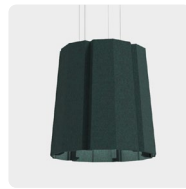

PRODUCT OVERVIEW

- Made from recycled plastic bottles
- Available in three sizes
- Three colour temperature modes
- Sound-dampening effect
- Delivered preassembled

Size	Ø420 x 420mm
Weight	2.4 kg
Cord length	3000 mm
Light source	LED
Colour temperature	3000K/4000K/6500K
Voltage	220-240V
Power	12W
Light output	1100 Lm
Average lifespan	30 000 h

ASTER PET FELT LAMP SMALL

Inspired by the star-shaped Aster flower, Aster Small will light up any space. The lamp is compact, but it still radiates a generous amount of light due to its tapered shape.

PET FELT

The lampshade of Aster Small is made of 100% PET Felt. This material is produced from recycled plastic bottles. It requires minimal maintenance, has a long lifespan, and is easily recyclable.

COLOURS

Slight colour deviations can occur since the PET Felt is made from recycled fibers.

DOWNLOADS

3D files, care & maintenance recommendations and installation guides are available at refelt.com

AVAILABLE IN 28 COLOUR BLENDS

Dark Green