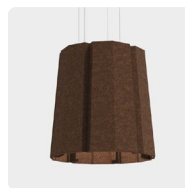

PRODUCT OVERVIEW

- Made from recycled plastic bottles
- Available in three sizes
- Three colour temperature modes
- Sound-dampening effect
- Delivered preassembled

Size	Ø420 x 420mm
Weight	2.4 kg
Cord length	3000 mm
Light source	LED
Colour temperature	3000K/4000K/6500K
Voltage	220-240V
Power	12W
Light output	1100 Lm
Average lifespan	30 000 h

ASTER PET FELT LAMP SMALL

Inspired by the star-shaped Aster flower, Aster Small will light up any space. The lamp is compact, but it still radiates a generous amount of light due to its tapered shape.

PET FELT

The lampshade of Aster Small is made of 100% PET Felt. This material is produced from recycled plastic bottles. It requires minimal maintenance, has a long lifespan, and is easily recyclable.

COLOURS

Slight colour deviations can occur since the PET Felt is made from recycled fibers.

DOWNLOADS

3D files, care & maintenance recommendations and installation guides are available at refelt.com

AVAILABLE IN 28 COLOUR BLENDS

Coconut