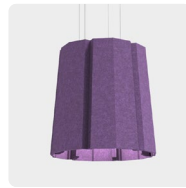

ASTER PET FELT LAMP SMALL

PET Felt brings new life to plastic bottles. It is a versatile, durable material with soft texture and sound-dampening properties. Pleasing to the eyes, ears and environment.

PRODUCT OVERVIEW

ASTER PET FELT LAMP SMALL

Inspired by the star-shaped Aster flower, Aster Small will light up any space. The lamp is compact, but it still radiates a generous amount of light due to its tapered shape.

PET FELT

Denim

Blue

Sky

Grape

Violet

Frost

Smoke

Black