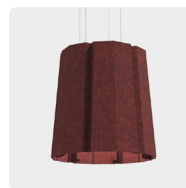

PRODUCT OVERVIEW

- Made from recycled plastic bottles
- Available in three sizes
- Three colour temperature modes
- Sound-dampening effect
- Delivered preassembled

Size	Ø420 x 420mm
Weight	2.4 kg
Cord length	3000 mm
Light source	LED
Colour temperature	3000K/4000K/6500K
Voltage	220-240V
Power	12W
Light output	1100 Lm
Average lifespan	30 000 h

ASTER PET FELT LAMP SMALL

Inspired by the star-shaped Aster flower, Aster Small will light up any space. The lamp is compact, but it still radiates a generous amount of light due to its tapered shape.

PET FELT

The lampshade of Aster Small is made of 100% PET Felt. This material is produced from recycled plastic bottles. It requires minimal maintenance, has a long lifespan, and is easily recyclable.

COLOURS

Slight colour deviations can occur since the PET Felt is made from recycled fibers.

DOWNLOADS

3D files, care & maintenance recommendations and installation guides are available at refelt.com

AVAILABLE IN 28 COLOUR BLENDS

Wine