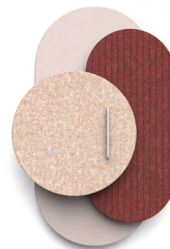

## ABOUT A LINE 01

About A Line 01 combines three contrasting rounded shapes into a widely applicable work of art. Besides that the composition aesthetically improves a room, it also benefits the acoustics. About A Line is easy to hang on the wall using the included French cleat.

## PET FELT

PET Felt is a sustainable and durable material made from recycled plastic bottles. Thanks to its open-cellular structure, PET Felt demonstrates great acoustic properties. PET Felt panels are soft to touch, impact-resistant and easy to process.

## COLOURS

Since PET Felt is a recycled material, slight colour deviations may occur between different batches. It is recommended to order the required quantity at once to make sure the panels come from the same batch. Keep in mind that the panels have a nap direction on both sides. To avoid alterations in appearance, we advise to check the nap direction and mount the panels on the same side.

## AVAILABLE IN 6 COLOUR COMBINATIONS

Black

Cinnamon

Dark Blue

Dark Green

Wine

Yellow