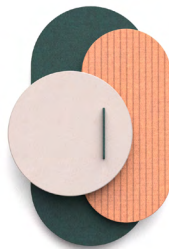

## ABOUT A LINE 01

About A Line 01 combines three contrasting rounded shapes into a widely applicable work of art. Besides that the composition aesthetically improves a room, it also benefits the acoustics. About A Line is easy to hang on the wall using the included French cleat.

## AVAILABLE IN 6 COLOUR COMBINATIONS

Black

Cinnamon

Dark Blue

Dark Green

Wine

Yellow